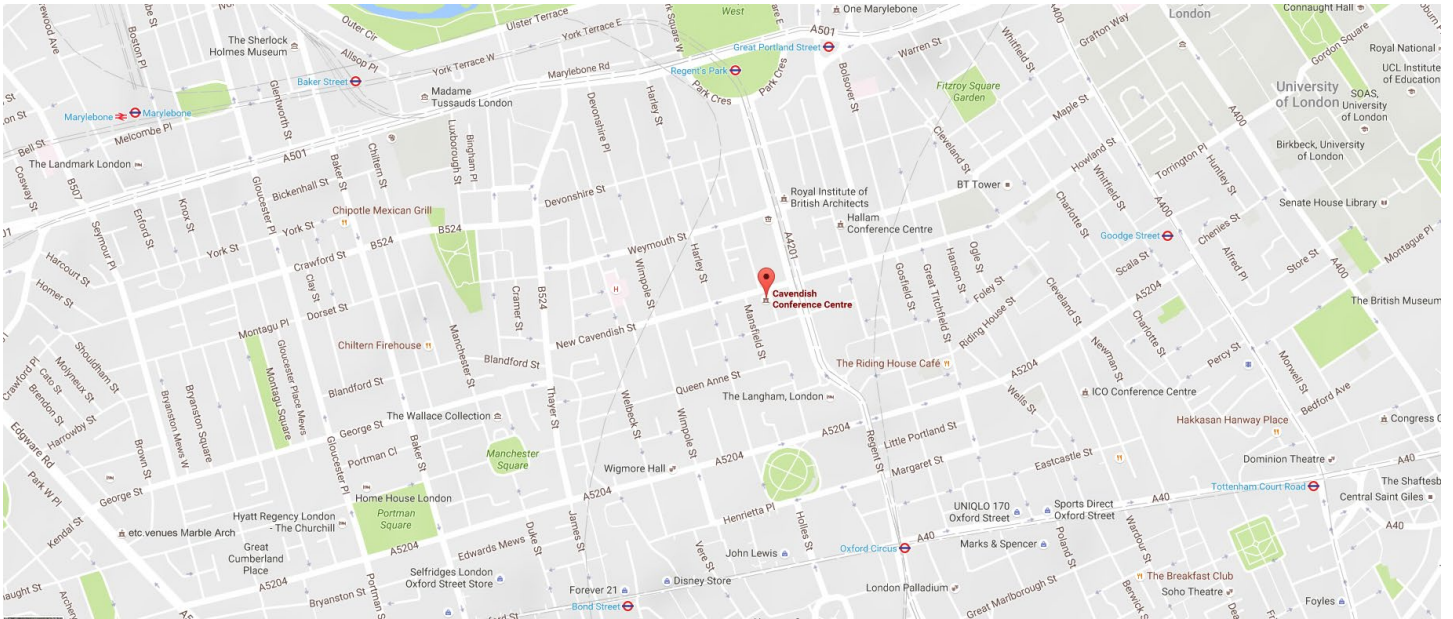

Cavendish Conference Centre

22 Duchess Mews
London
W1G 9DT

<http://www.cavendishconferencevenues.co.uk/west-end-conference-venues/>

By Underground

Oxford Circus (Bakerloo, Victoria and Central Lines) 5 minute walk (take exit 4)
Regent's Park (Bakerloo Line) 5 minute walk
Great Portland St (Circle, Hammersmith & City and Metropolitan Lines) 7 minute walk
For routes please visit - <http://journeyplanner.tfl.gov.uk>

By Car

London Regents Park NCP (24 hr)
2 hours £13.00
2 to 4 hours £26.00
4 to 24 hours £39.00

Inside Government, 10 Buckingham Place, London, SW1E 6HX

0203 770 6580 | enquiries@insidegovernment.co.uk | www.insidegovernment.co.uk