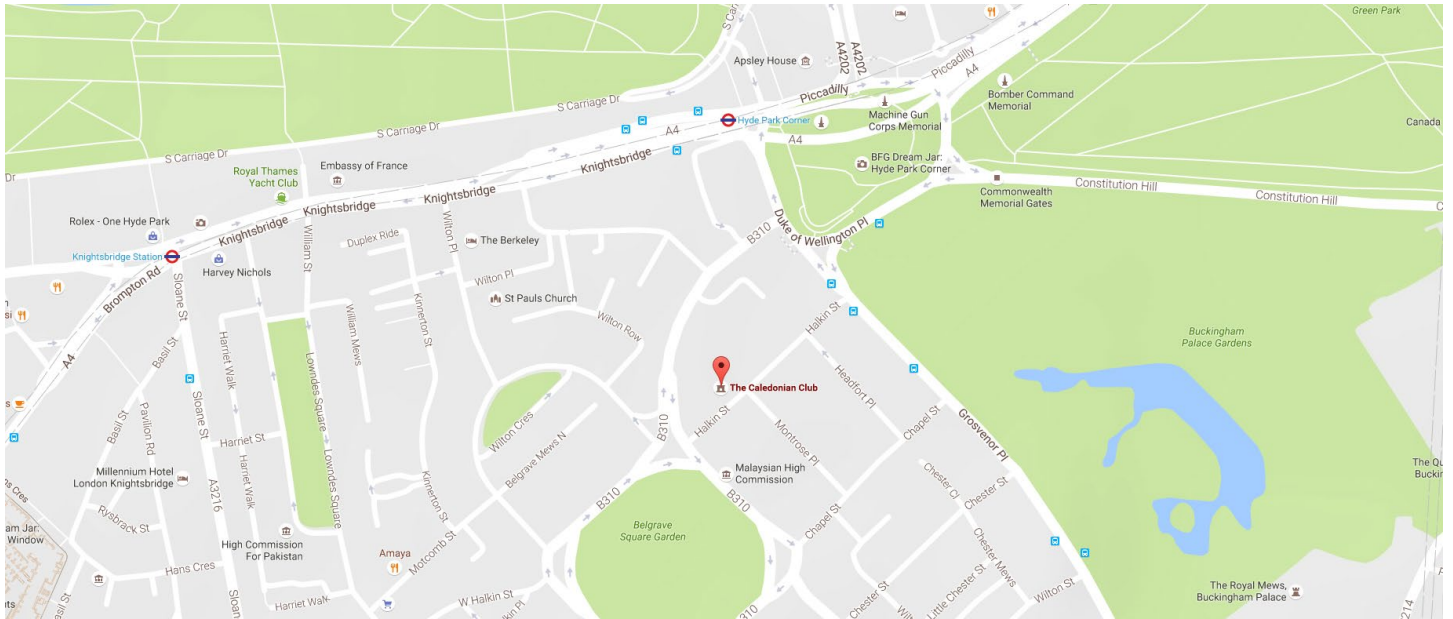

### By Underground

Hyde Park Corner (Piccadilly Line) 5 minute walk

For routes please visit - <http://journeyplanner.tfl.gov.uk>