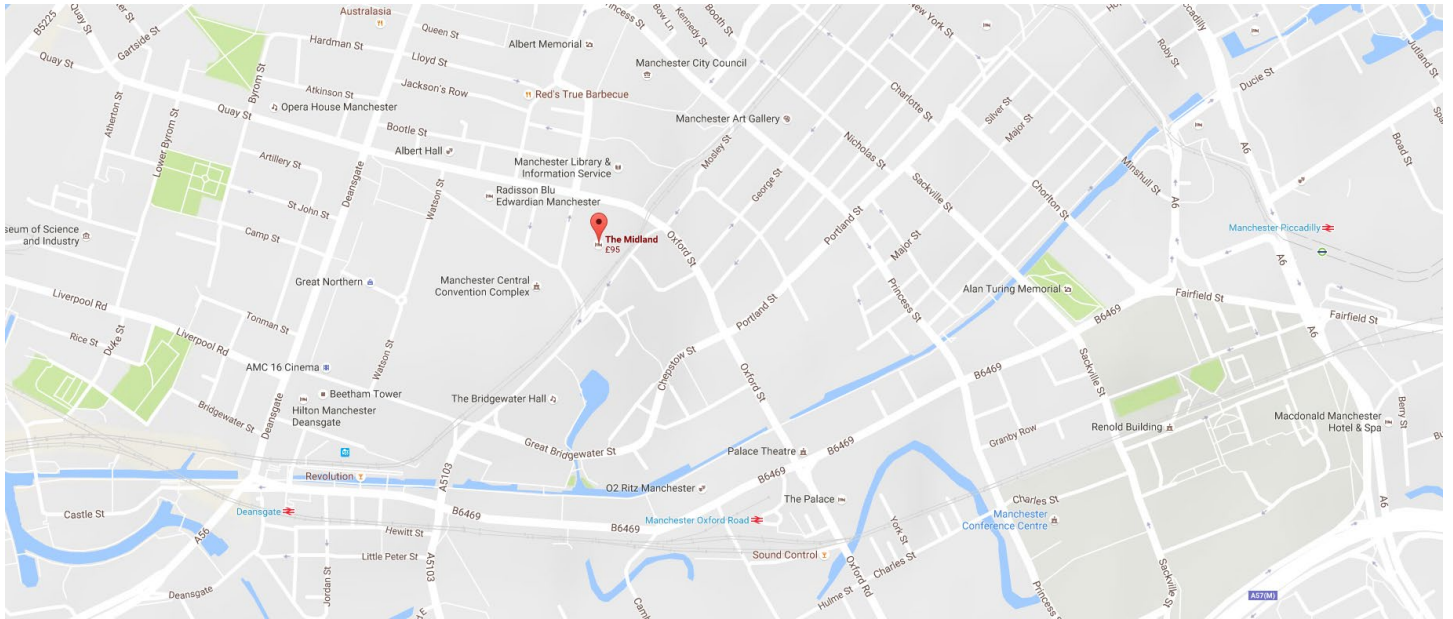

The Midland Hotel

16 Peter St
Manchester
M60 2DS

<http://www.qhotels.co.uk/our-locations/the-midland-manchester/>

By Metro and Bus

St Peters Square metro stop which is approximately a 2 minute walk from the hotel. Please [click here](#) for a map of the metro. For more information on bus routes in the city, please visit [Transport for Greater Manchester](#).

By Car

The M60 is Manchester's orbital motorway allowing easy access to the rest of Greater Manchester. From the M60, exit at Junction 12 onto the M602. Follow it to the end and the hotel is right in opposite Manchester Library.

Manchester International Airport - Approximately a 20 minute drive. There is a direct service every 30 minutes from Piccadilly Railway Station which takes 20 minutes
Liverpool Airport John Lennon - Approximately a 45 minute drive
Leeds Bradford Airport - Approximately a 1 hour drive