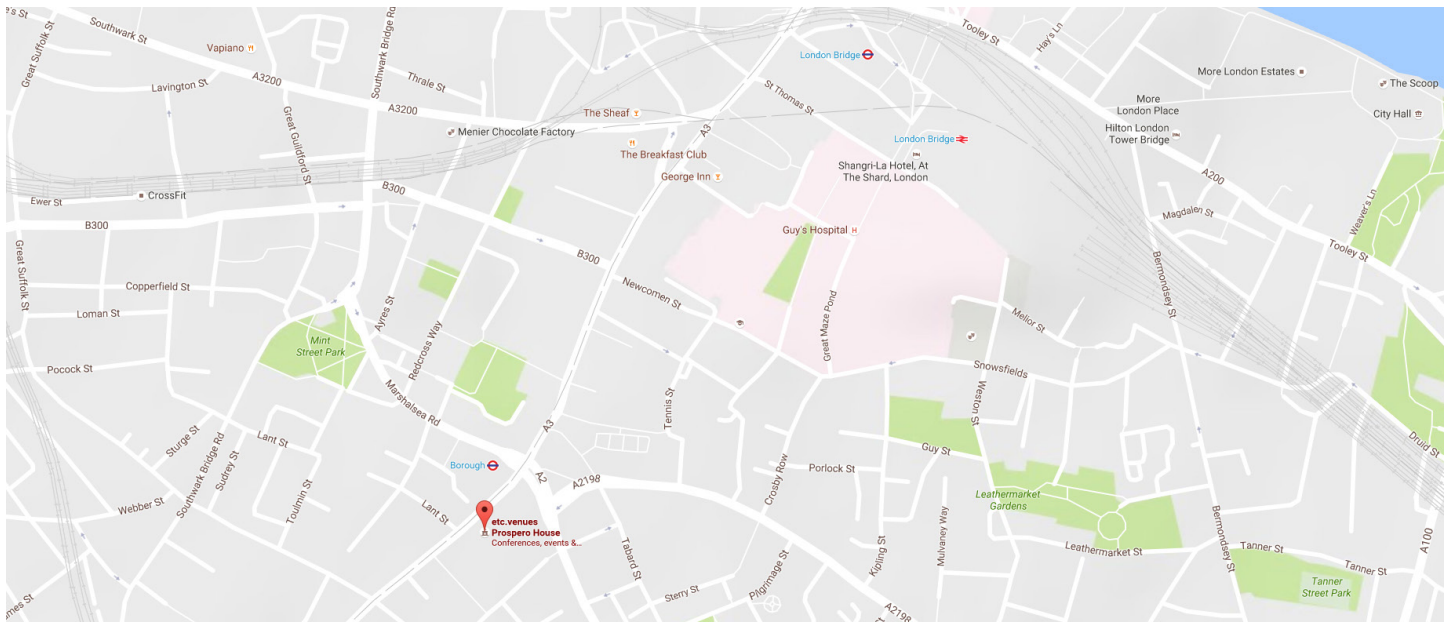

Prospero House- etc Venues

241 Borough High Street
London
SE1 1GA

<https://www.etcvenues.co.uk/venues/prospero-house>

etc.venues
www.etcvenues.co.uk

By Underground

Borough – Northern Line (1 min walk)
When leaving Borough station cross the road, turn right and etc. venues Prospero House is around 100m down the street on the left.
Elephant and Castle – Northern Line (11 min walk)
London Bridge – Northern Line (11 min walk)
For routes please visit the TFL journey planner here.

By Rail

London Bridge – 1 stop on the Northern line to Borough or 5 minutes by taxi.
Euston – 7 stops on the Northern line to Borough.
King's Cross Station – 6 stops on the Northern line to Borough.

By Car

The nearest NCP car park can be found on 10 Guy Street. Visit <http://www.ncp.co.uk/find-a-car-park/car-parks/londonlondon-bridge> for further details.

Parking is available on Avon Close which is to the rear of the venue. Please remember that the venue sits within the congestion charge.