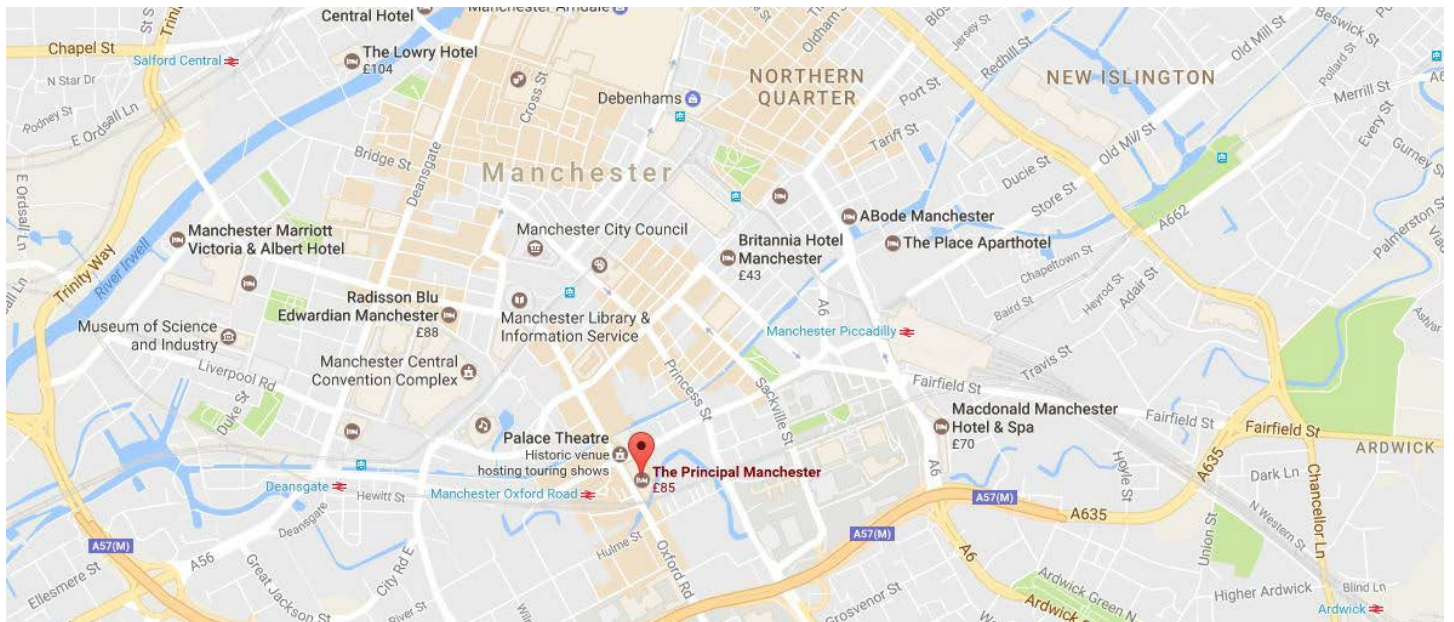

Principal Manchester

Oxford Street
Manchester
M60 7HA

<https://www.phcompany.com/principal/manchester-hotel/contact-us/>

PRINCIPAL

MANCHESTER

By Rail

The nearest railway station—Manchester Oxford Road—is directly opposite the hotel and serves destinations in South Manchester and the North of England, including Blackpool, Preston, and Leeds.

Manchester Piccadilly is the main station for the city and is a 10-minute walk from the hotel (or 5 minutes by taxi), serving London, Edinburgh, Cardiff, and more.

By Car

The Principal Manchester is just 3 miles from the M62 to the south, from where you simply follow signs to the University; or enter the post code M60 7HA into a SatNav or smart phone.

Parking is available at a reduced rate of £15 for 24 hours/overnight at the NCP Manchester Palace Car Park on Whitworth Street—payable at the hotel, a short walk away.

By Air

Manchester International Airport is about 8 miles, or a 20-minute drive, from The Principal Manchester on Oxford Street. Typically a taxi fare should cost around £20-30.