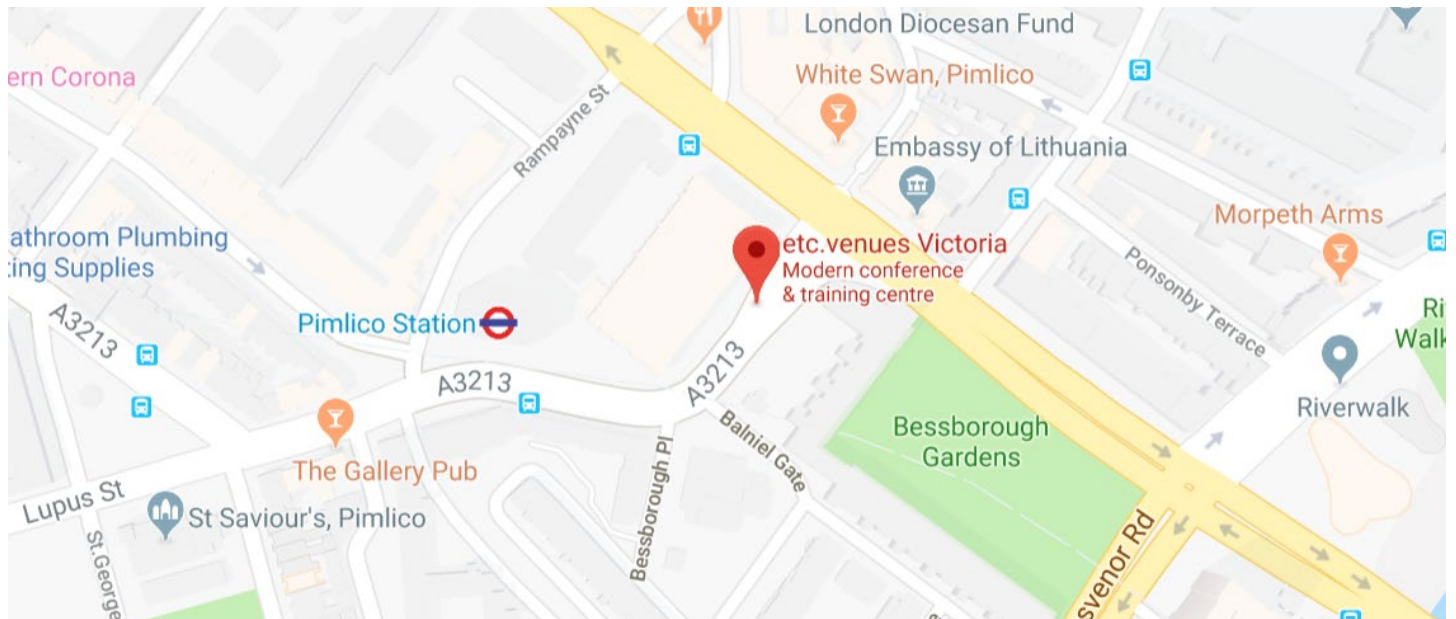

## etc. Venues Victoria - 1 Drummond Gate

etc.venues

One Drummond Gate, Pimlico  
London  
SW1V 2QQ

[www.etcvenues.co.uk/venues/victoria](http://www.etcvenues.co.uk/venues/victoria)

### By Train

etc.venues One Drummond Gate is situated right next to Pimlico tube station on the corner of Vauxhall Bridge Road and Drummond Gate.

Victoria Station (15 min. walk)  
Vauxhall Station (15 min. walk)

### By Underground

Pimlico - Victoria line (2 min. walk)  
Victoria - Victoria line (15 min. walk)

### By London Cycle Scheme

The nearest docking stations are a short distance away at St Georges Square on the corner of Lupus Street and Rampayne Street at the rear of the building.

Inside Government, 10 Buckingham Place, London, SW1E 6HX