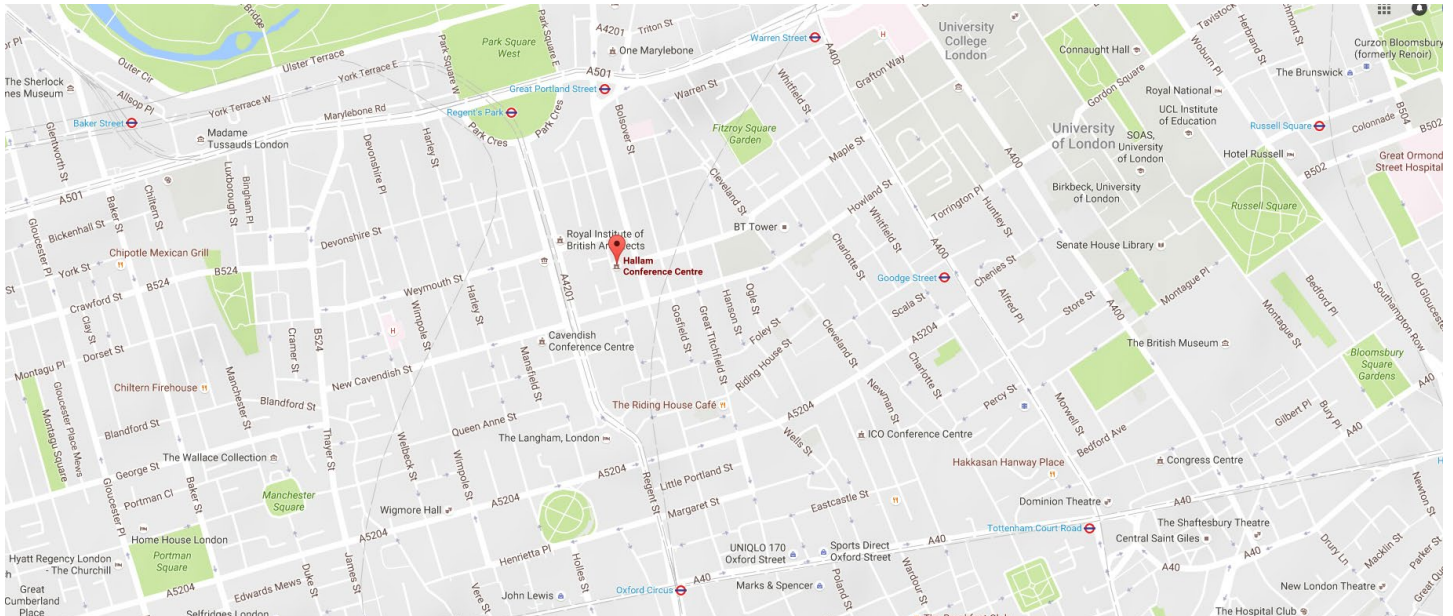

### Hallam Conference Centre

44 Hallam Street  
London  
W1W 6JJ

<http://www.cavendishvenues.co.uk/marylebone-euston-conference-venues/>

### By Underground

Oxford Circus (Central, Bakerloo and Victoria lines) 5 minutes walk  
Regent Park (Hammersmith & City, Circle and Metropolitan lines) 3 minutes walk  
Great Portland Street (Hammersmith & City, Circle and Metropolitan lines) 3 minutes walk  
For routes please visit - <http://journeyplanner.tfl.gov.uk>

### By Car

London Regents Park NCP (24 hr)  
2 hours £13.00  
2 to 4 hours £26.00  
4 to 24 hours £39.00

Inside Government, 10 Buckingham Place, London, SW1E 6HX

0203 770 6580 | [enquiries@insidegovernment.co.uk](mailto:enquiries@insidegovernment.co.uk) | [www.insidegovernment.co.uk](http://www.insidegovernment.co.uk)