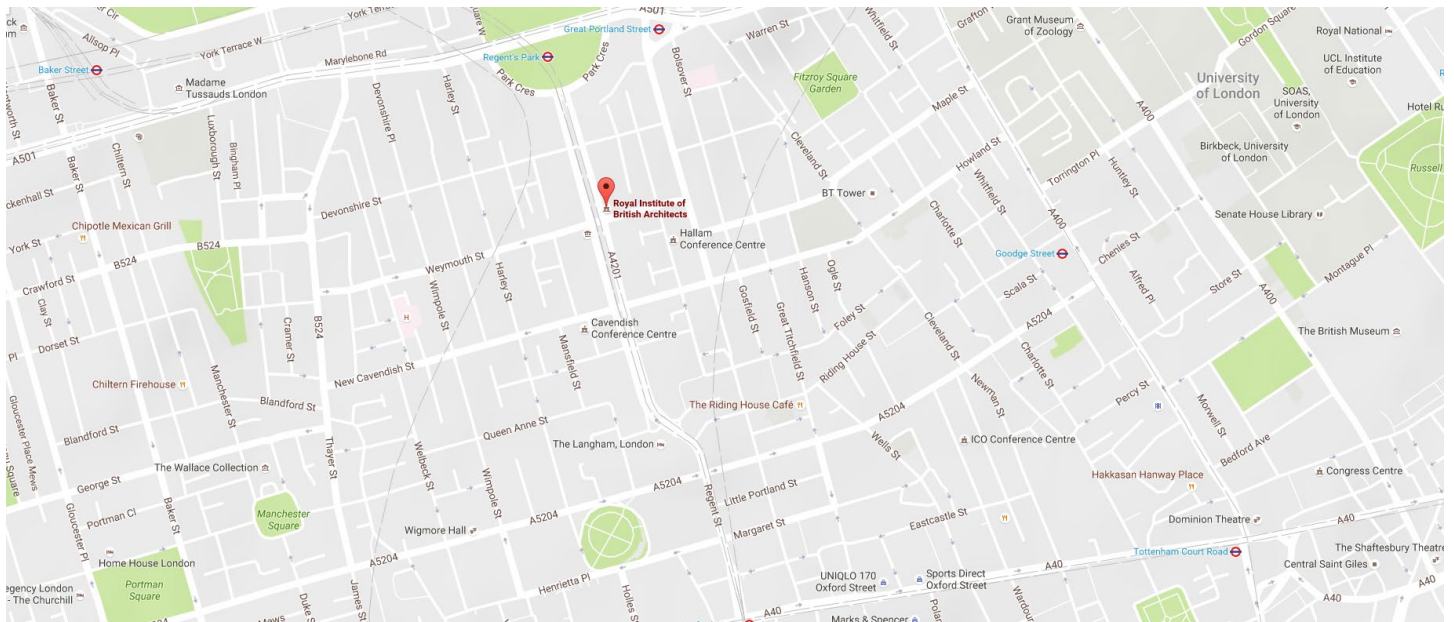

RIBA Venues

66 Portland Place
London
W1B 1AD

www.ribavenues.com/RIBAVenues/Home.aspx

RIBA AT 66 PORTLAND PLACE
VENUES

By Underground

Regent's Park (Bakerloo Line) 5minutes walk
Great Portland Street (Circle, Metropolitan and Hammersmith and City Line) 5 minute walk
Oxford Circus (Victoria Line, Central and Bakerloo Line) 12 minute walk
For routes please visit - <http://journeyplanner.tfl.gov.uk>

By Car

Regents Park NCP (24 hr)
2 hours £13.00
2 to 4 hours £26.00
4 to 24 hours £39.00

Inside Government, 10 Buckingham Place, London, SW1E 6HX

0203 770 6580 | enquiries@insidegovernment.co.uk | www.insidegovernment.co.uk