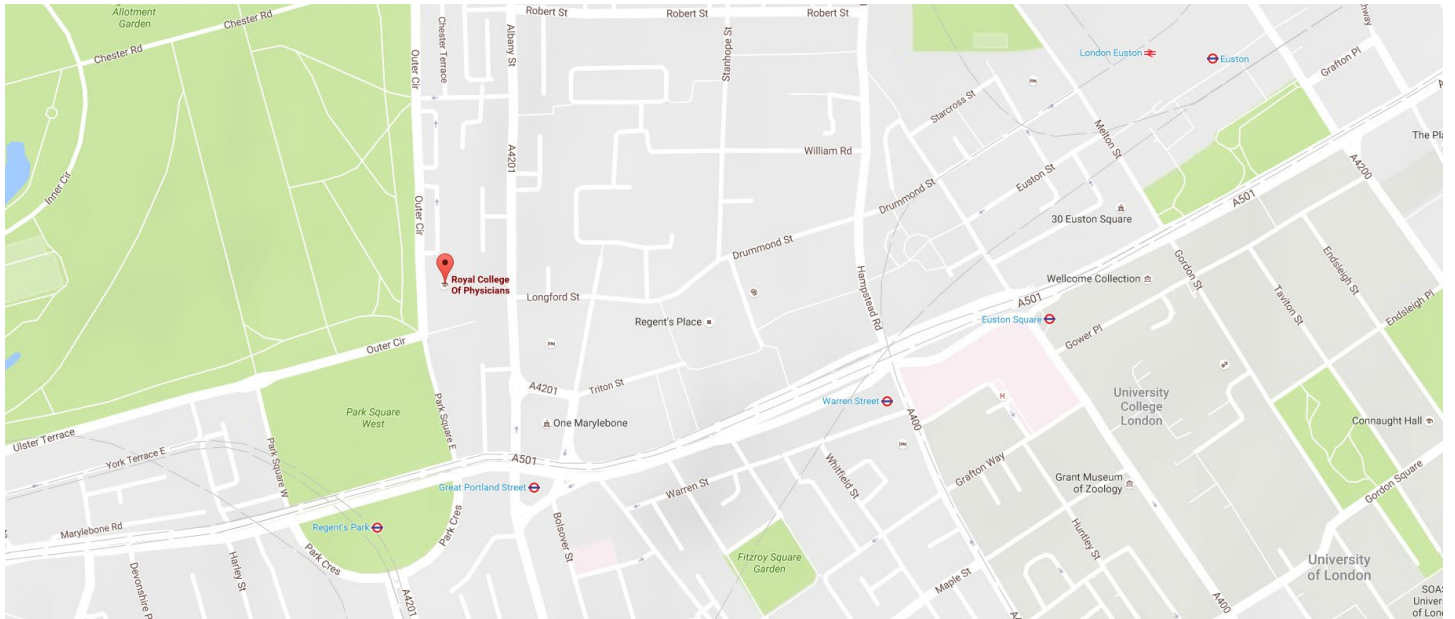

Royal College of Physicians

11 St Andrews Place

Regent's Park

NW1 4LE

<https://www.rcplondon.ac.uk/>

Royal College
of Physicians

By Underground

Great Portland Street (Hammersmith & City, Metropolitan and Circles Line) 5 minute walk

Regent's Park (Bakerloo Line) 7 minute walk

Warren Street (Victoria and Northern Line) 10 minute walk

For routes please visit - <http://journeyplanner.tfl.gov.uk>

By Car

Regents Park NCP (24 hr)

2 hours £13.00