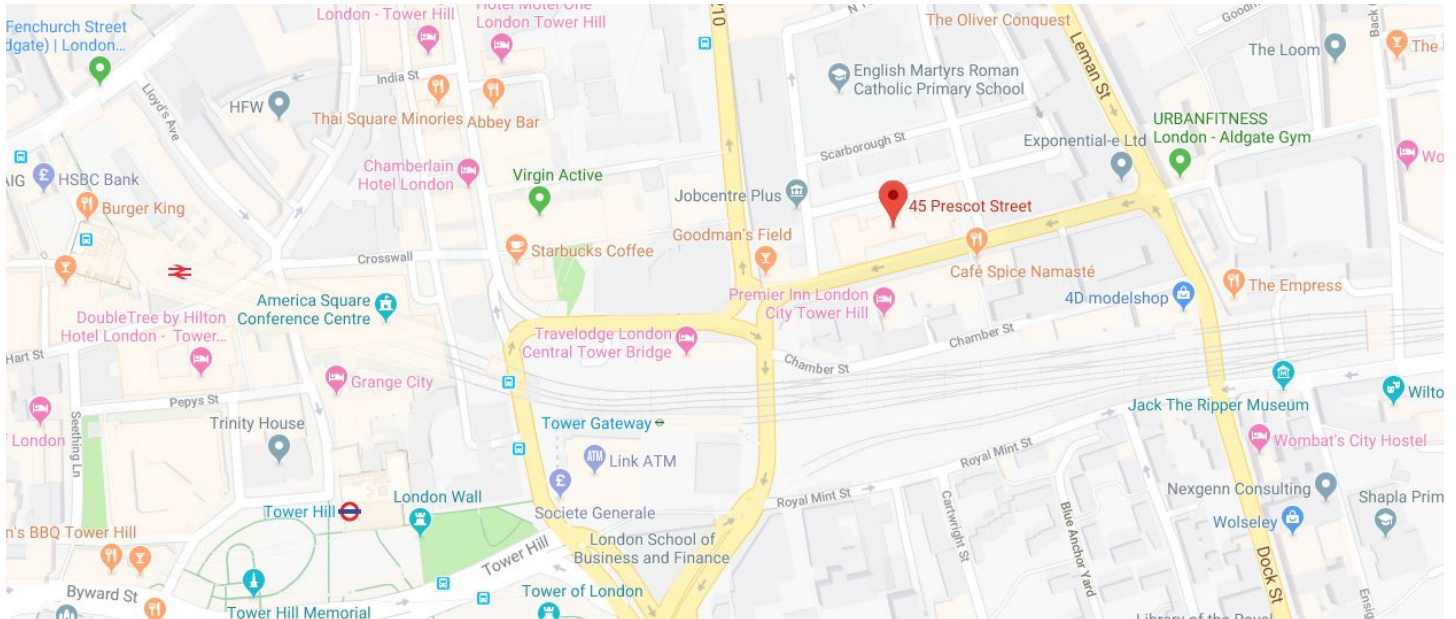

Leonardo Royal Hotel London Tower Bridge

45 Prescott St

London

E1 8GP

<https://www.grangehotels.com/hotels-london/grange-tower-bridge/map-and-travel-info/>

By Train

Leonardo Royal Hotel London Tower Bridge is situated a short walk from Tower Hill tube station and Tower Gateway rail station

- Tower Hill (District and Circle Lines)
- Fenchurch Street (Railway station)
- Tower Gateway (DLR Station)

By Car

There is on-street parking available outside Leonardo Royal Hotel London Tower Bridge (parking meter charges apply). The nearest car park is the Minories car park located on 1 Shorter street, which has 401 car park spaces. Please telephone **020 7481 3153** for details of current parking charges, or visit <http://en.parkopedia.co.uk/> for more parking locations.

14 miles
30 minutes by taxi

Inside Government, 10 Buckingham Place, London, SW1E 6HX

0203 770 6580 | enquiries@insidegovernment.co.uk | www.insidegovernment.co.uk

twitter.com/InsideGovt

[linkedin.com/company/inside-government](https://www.linkedin.com/company/inside-government)